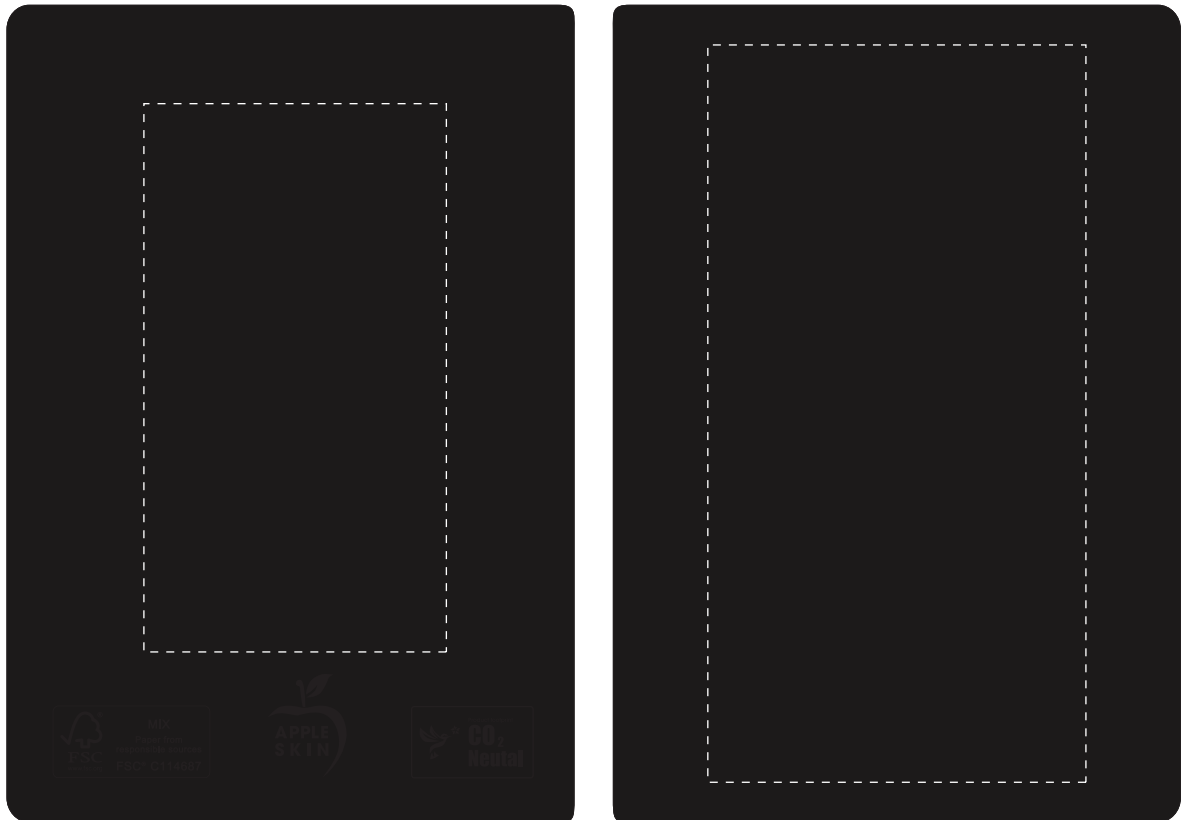

Your Ref:	Quantity:	Product Code: QS1000
Our Ref:	Version: 1	Product Colour:BLACK

PRINTING CONCERNS:**PRODUCT INFO: DUE TO THE NATURE OF THE PRODUCT THE PRINT POSITION MAY VARY BY 2 - 3 MM**

We stock this item in the following colours

**PANTONE REFERENCE(S)**

- Colour 1
- Colour 1
- Colour 1
- Colour 1

Product Image for visualisation
- colours may vary

ARTWORK SCALE 50%

- CENTRED TO PRINT AREA
- CENTRED TO NOTEBOOK

The dashed line is to demonstrate print area and will not appear on your printed item**PLEASE NOTE:**

To proceed, please approve visual via the online system.

ARTWORK SCALE 100%
Max print area: 195mm x 100mm

ARTWORK SCALE 100%
Max print area: 145mm x 80mm